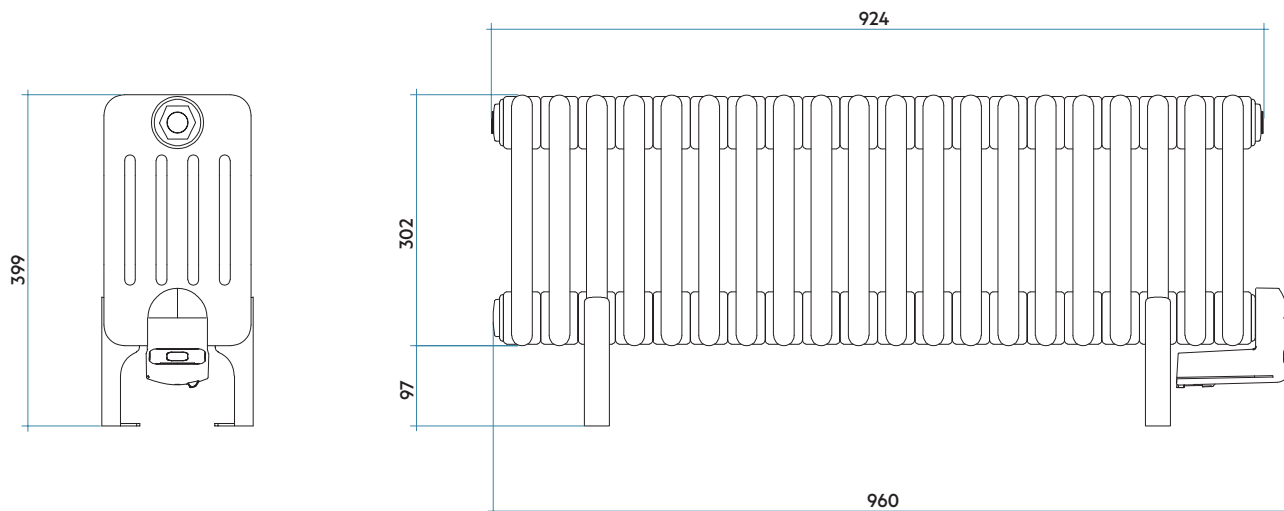

Finishing codes see page 604.

**!** For the possibility of requesting custom models see page 590

**TESI 5 ELECTRIC**  
height 399 mm, length 960 mm. Agave finish (cod. 9N).

### TESI 5 ELECTRIC

Model	Code	Elements	Depth	Height	Total Length	Length	Weight*	Electric Power
		n.	P mm	H mm	L' mm	L mm	Kg	Watt
TESI5 EH-300-20	<b>RT 5 0300 20 01 IR HRN</b>	20 - 924 mm	177	353	960	924	42,0	<b>1000</b>